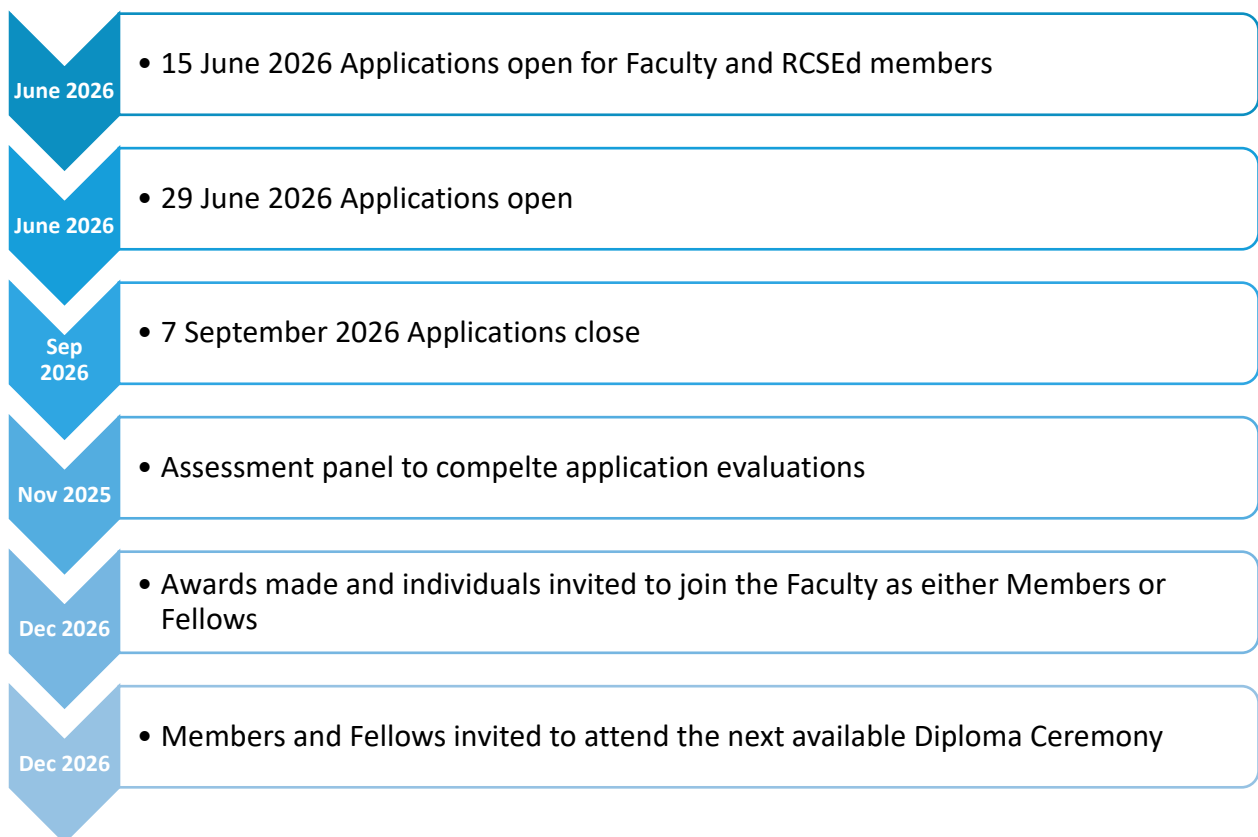

Application and Award Timeline

This application timeline provides an understanding of how the assessment process will be administered by the Faculty and expected timelines.

If you have any questions, please do not hesitate to get in touch with the Faculty team at frrhh@rcsed.ac.uk.